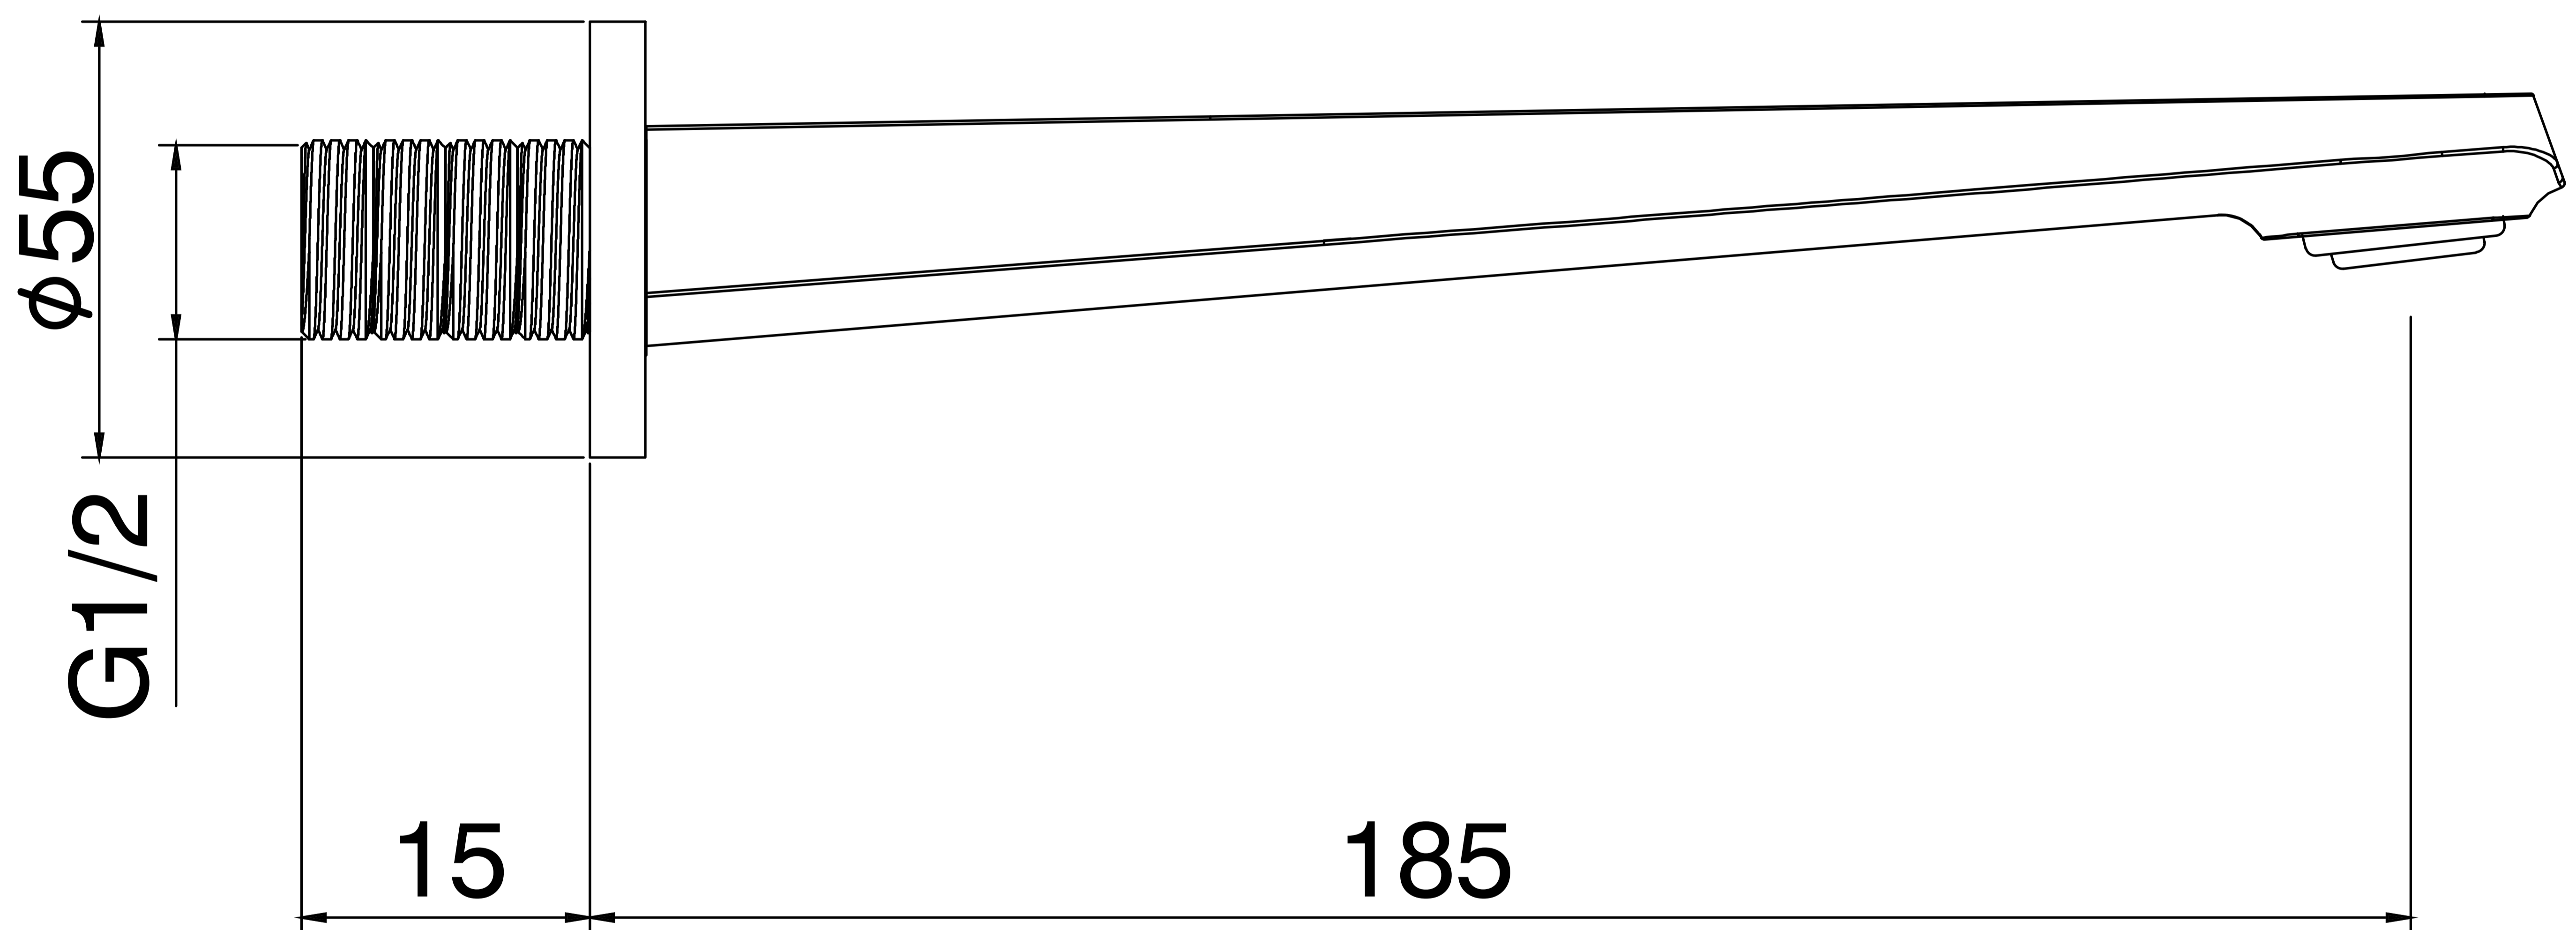

Brass Plain Spout

Product Code : **2566**

Technical Drawing

All dimension are in **mm**